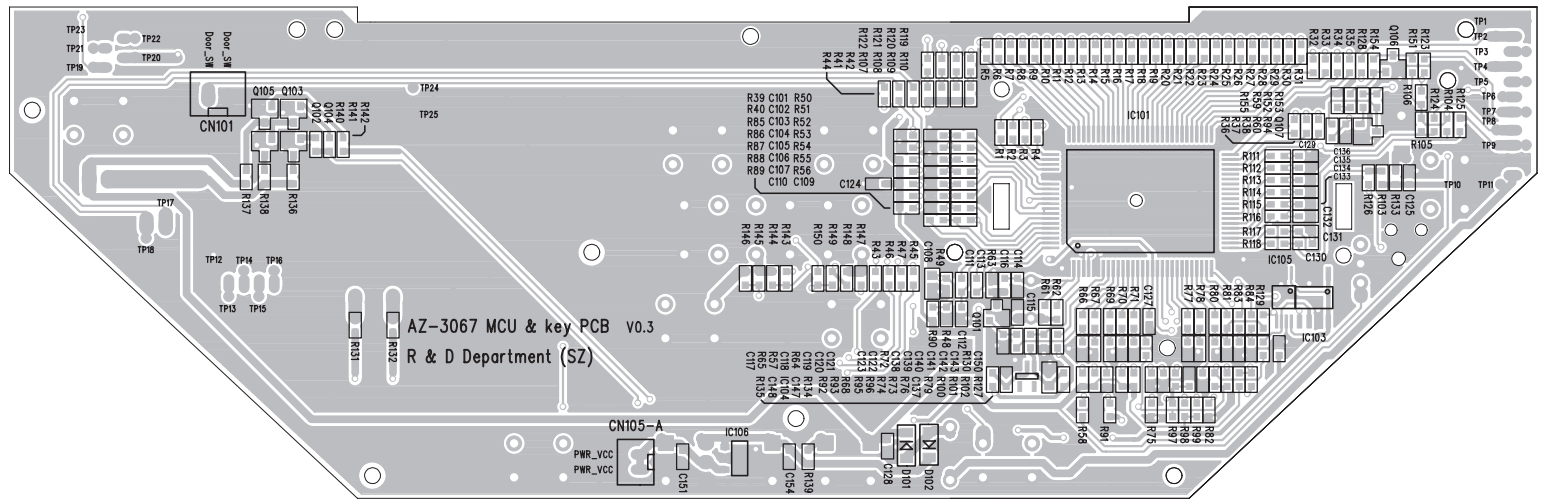

Circuit diagram - Power supply

Circuit diagram - Audio interface

Circuit diagram - CD Servo

Circuit diagram - MCU board

Circuit Diagram - Key board

Circuit diagram - MCU Interface

TO AUDIO PCB

TO CD DOOR SWITCH

TO CD SERVO PCB

TO CASSETTE PCB

TO AUDIO PCB

TO AUDIO PCB

TO TUNER PCB

Circuit Diagram - Rectifier board

Circuit Diagram - Tape board

Circuit diagram - Tuner

Layout Diagram - CD Servo board

AZ-3067 CD-SERVO PCB Ver 0.2
R & D Department (SZ)

Layout diagram - MCU & Key board

Service
Service
Service

Product Service Group BLC Audio

Service Information

Supersedes : A05-550 (3141 785 30260)
Date : 2005-02-19