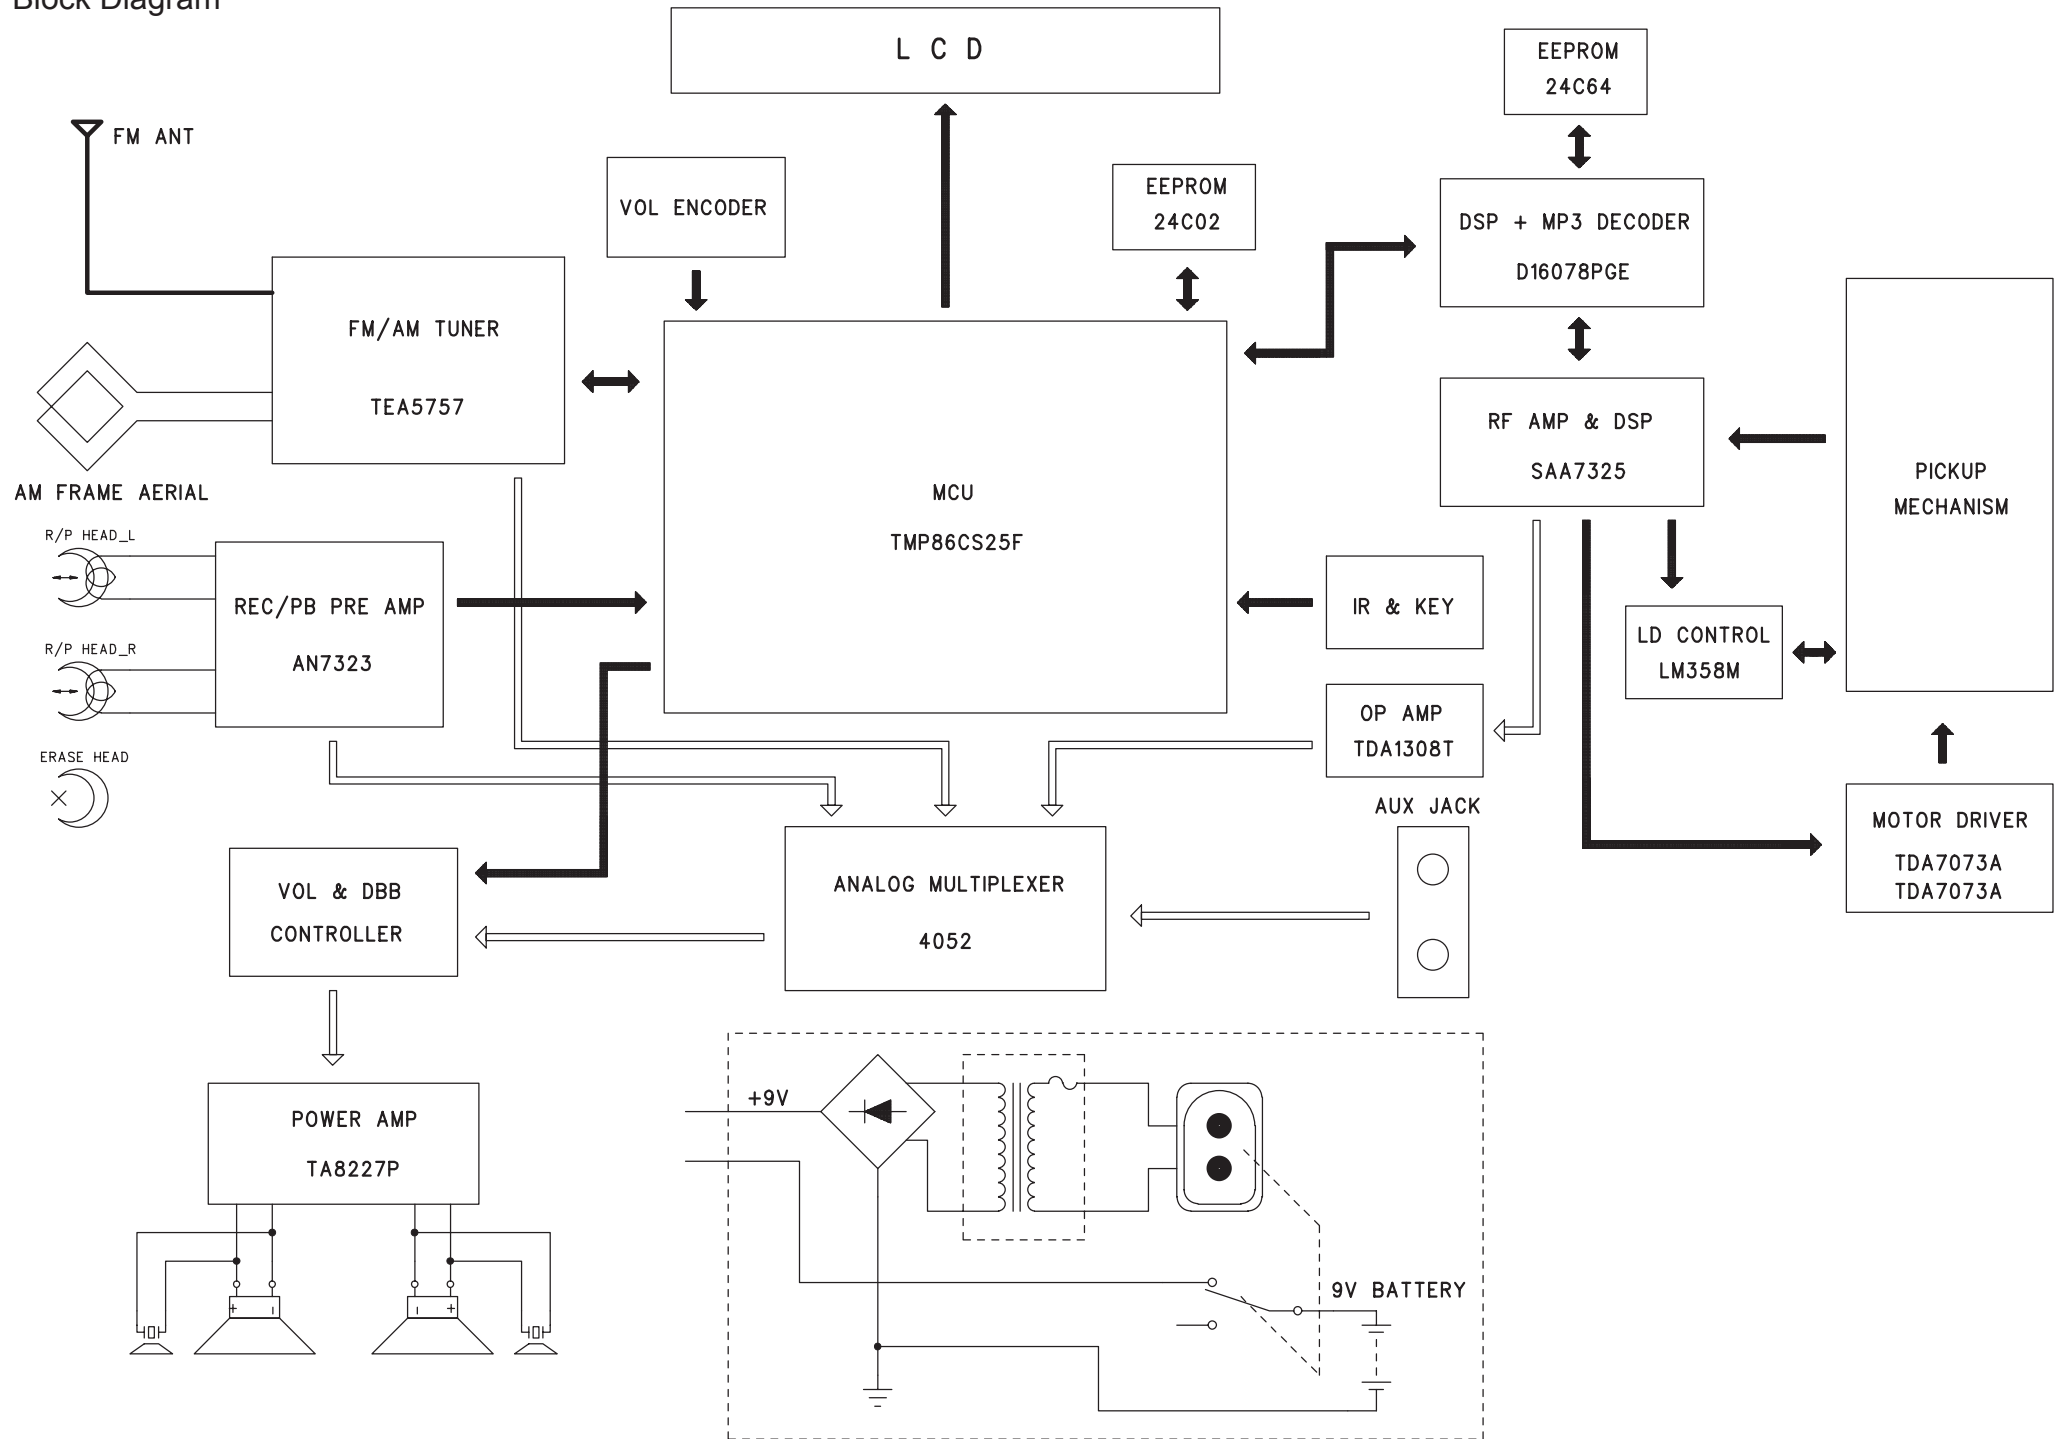

Block Diagram