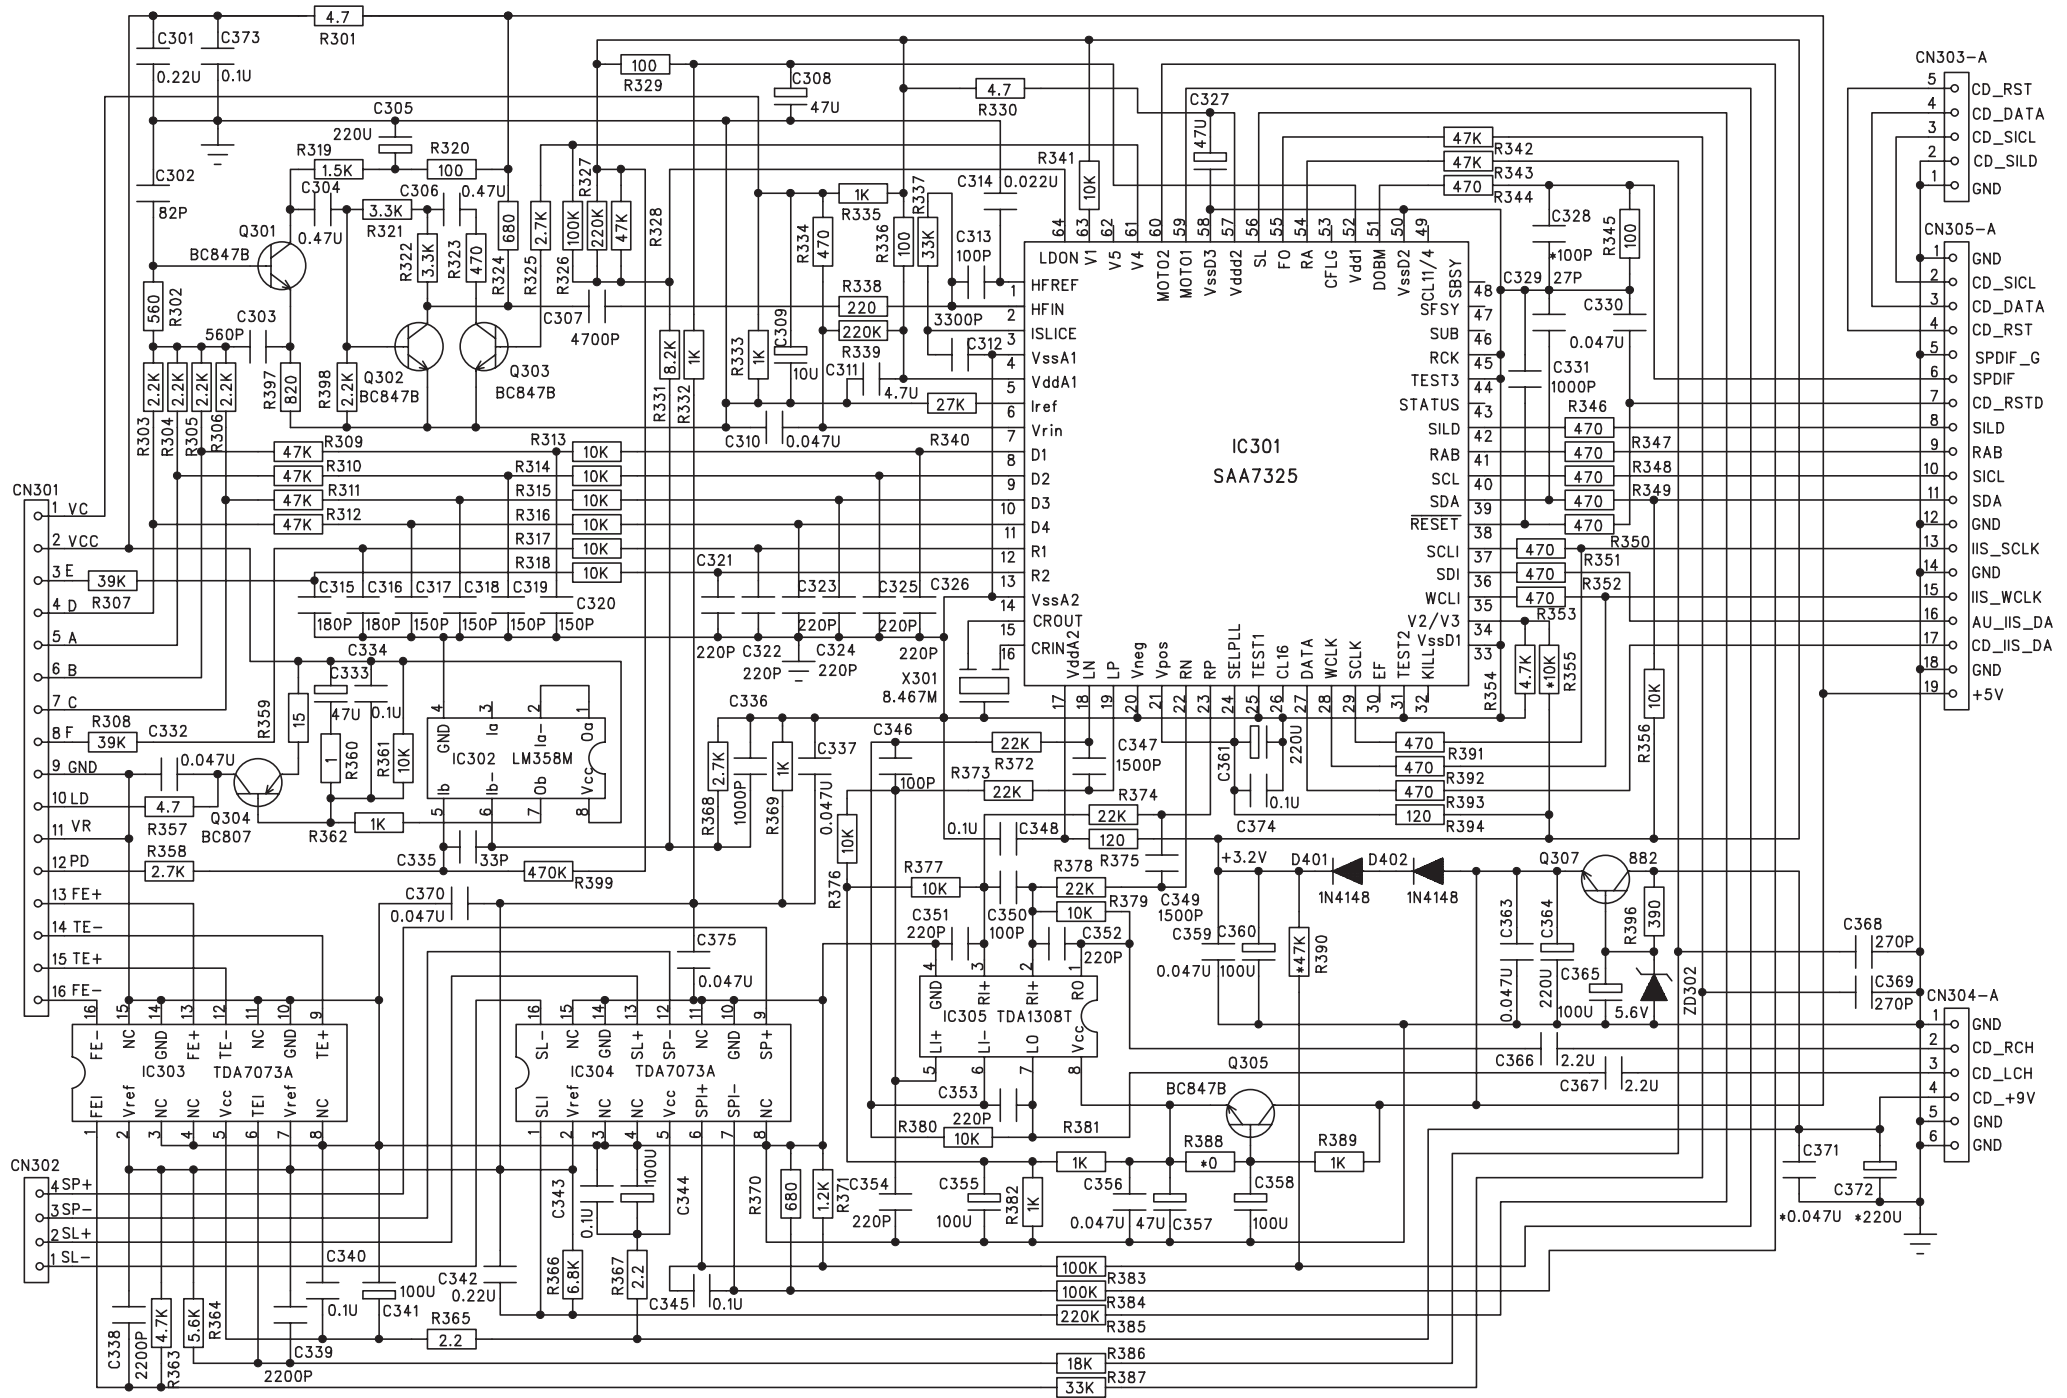

Service
Service
Service

Service Manual

CONTENTS

- Block diagram
- Wiring diagram
- Circuit diagram - Volume & EQ part
 - Power amplifier part
 - Power supplier part
 - CD servo part
 - MCU & displaypart
 - Keyboard part
 - Rectifier part
 - Tape part
 - Tuner part

- PCB Layout diagram - Audio board
 - CD Servo board
 - MCU and key board
 - Tuner & Rectifier boards

Service parts list:

- 9940 000 00167 ROD ANTENNA NC-2433 2 SEC
- 9940 000 01383 BATTERY DOOR AZ3067
- 9940 000 01384 REMOTE CONTROL AZ3067
- 9940 000 00165 CASS DECK TK20FX-V690-001
- 9940 000 01385 CD MECHANISM DA12B3
- 9940 000 01387 TRANSFORMER EI48 120/230V (/01)
- 9940 000 00161 5 FEET VDE POWER CORD

Circuit diagram - Power supply

Circuit diagram - Audio interface

Circuit diagram - CD Servo

Circuit diagram - MCU board

Circuit Diagram - Key board

Circuit diagram - MCU Interface

TO AUDIO PCB

TO CD DOOR SWITCH

TO CD SERVO PCB

TO CASSETTE PCB

TO AUDIO PCB

TO AUDIO PCB

TO TUNER PCB

Circuit Diagram - Rectifier board

Circuit Diagram - Tape board

Circuit diagram - Tuner