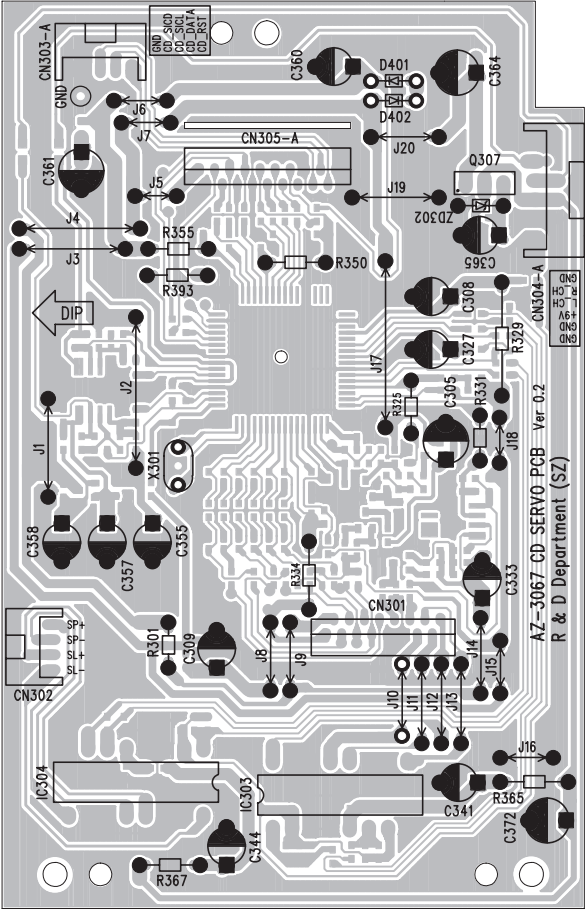

Service
Service
Service

Service Manual

CONTENTS

- Block diagram
- Wiring diagram
- Circuit diagram - Volume & EQ part
 - Power amplifier part
 - Power supplier part
 - CD servo part
 - MCU & displaypart
 - Keyboard part
 - Rectifier part
 - Tape part
 - Tuner part

Circuit diagram - Power supply

Circuit diagram - Audio interface

Circuit diagram - CD Servo

Circuit diagram - MCU board

Circuit Diagram - Key board

Circuit diagram - MCU Interface

TO AUDIO PCB

TO CD DOOR SWITCH

TO CD SERVO PCB

TO CASSETTE PCB

TO AUDIO PCB

TO AUDIO PCB

TO TUNER PCB

Circuit Diagram - Rectifier board

Circuit Diagram - Tape board

Circuit diagram - Tuner

Layout Diagram - CD Servo board

AZ-3067 CD-SERVO PCB Ver 0.2
R & D Department (SZ)

Layout diagram - MCU & Key board

Service
Service
Service

Product Service Group BLC Audio

Service Information

Supersedes : A05-550 (3141 785 30260)
Date : 2005-02-19