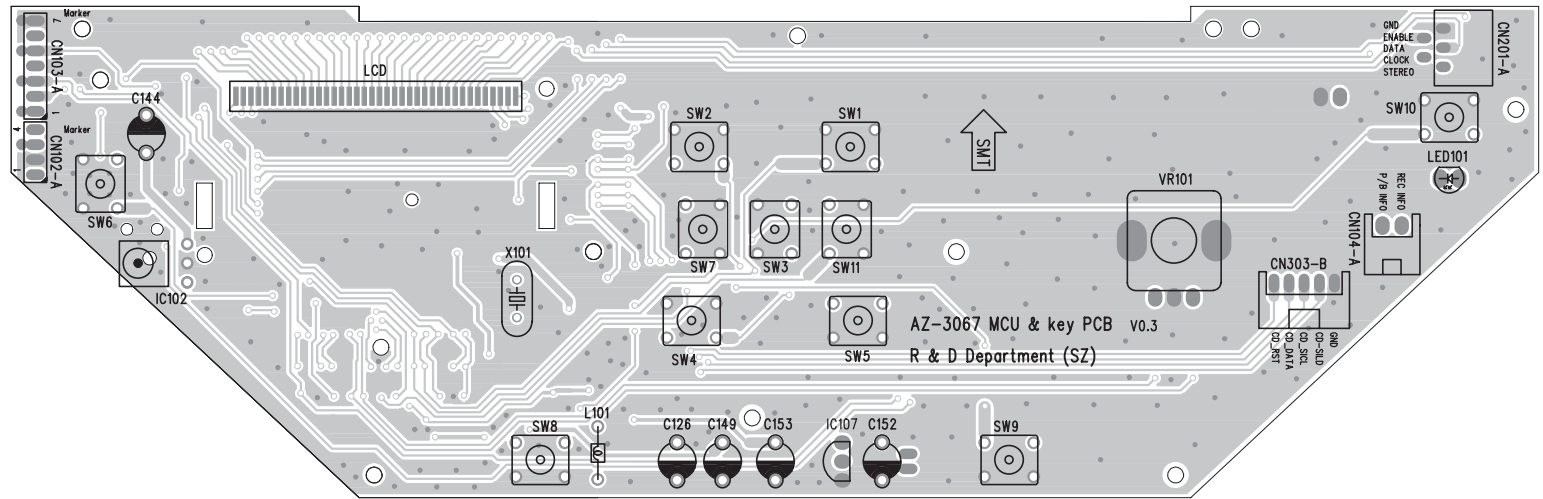

Circuit diagram - Power supply

Circuit diagram - Audio interface

Circuit diagram - CD Servo

Circuit diagram - MCU board

Circuit Diagram - Key board

Circuit diagram - MCU Interface

TO AUDIO PCB

TO CD DOOR SWITCH

TO CD SERVO PCB

TO CASSETTE PCB

TO AUDIO PCB

TO AUDIO PCB

TO TUNER PCB

Circuit Diagram - Rectifier board

Circuit Diagram - Tape board

Circuit diagram - Tuner

Layout Diagram - CD Servo board

AZ-3067 CD-SERVO PCB Ver 0.2
R & D Department (SZ)

Layout diagram - MCU & Key board

Service
Service
Service

Product Service Group BLC Audio

Service Information

Supersedes : A05-550 (3141 785 30260)
Date : 2005-02-19