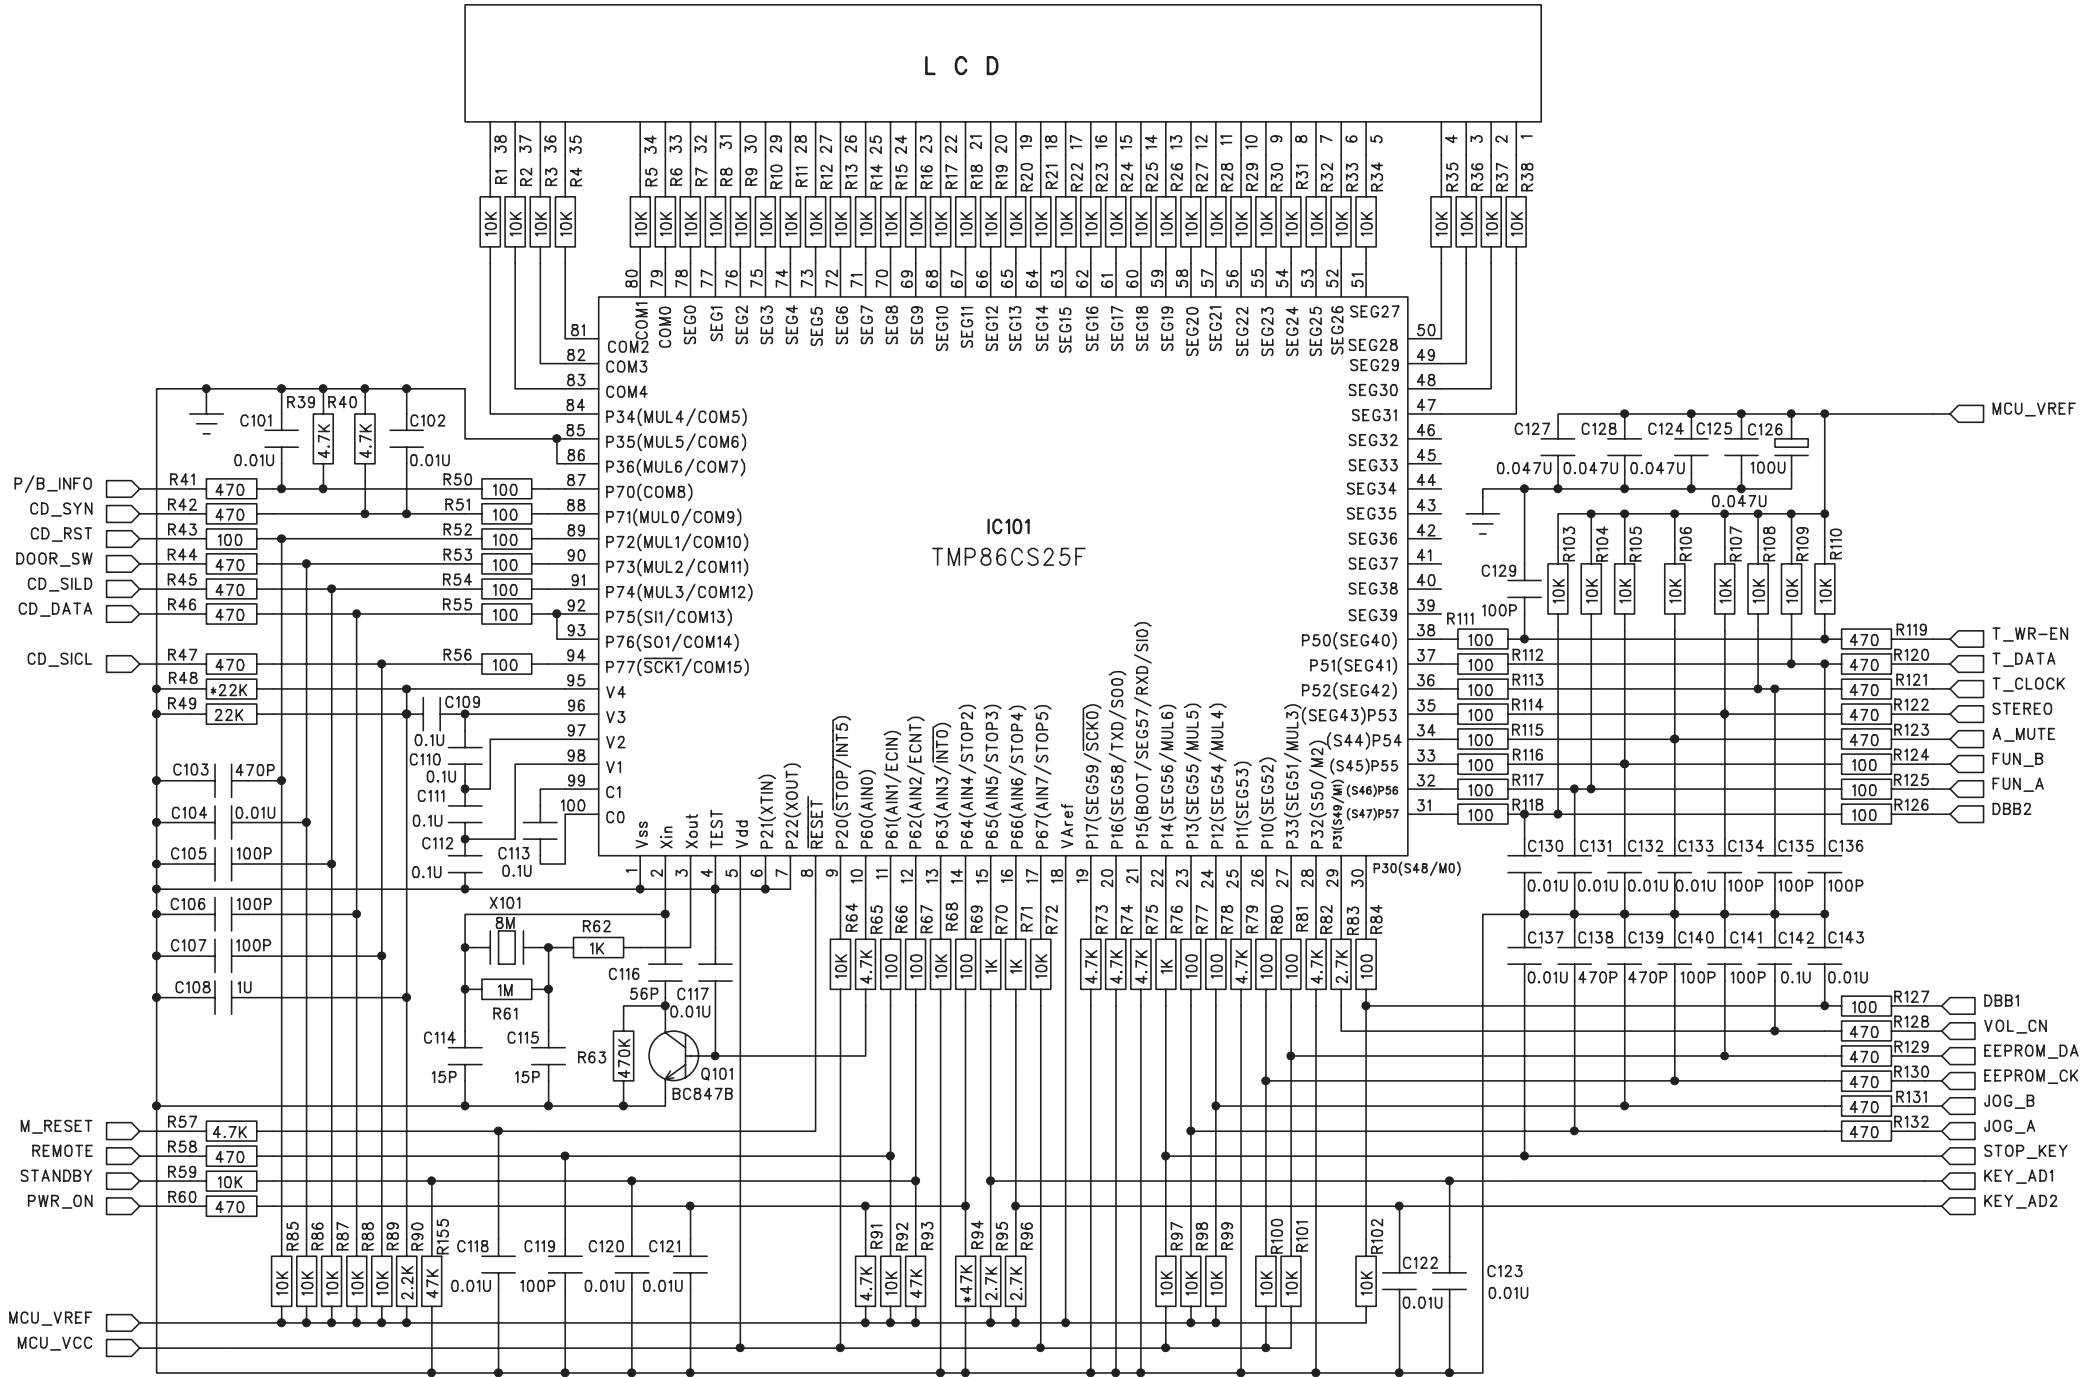

Service
Service
Service

Service Manual

CONTENTS

- Block diagram
- Wiring diagram
- Circuit diagram - Volume & EQ part
 - Power amplifier part
 - Power supplier part
 - CD servo part
 - MCU & displaypart
 - Keyboard part
 - Rectifier part
 - Tape part
 - Tuner part

Circuit diagram - Power supply

Circuit diagram - Audio interface

Circuit diagram - CD Servo

Circuit diagram - MCU board

Circuit Diagram - Key board

Circuit diagram - MCU Interface

TO AUDIO PCB

TO CD DOOR SWITCH

TO CD SERVO PCB

TO CASSETTE PCB

TO AUDIO PCB

TO AUDIO PCB

TO TUNER PCB

Circuit Diagram - Rectifier board

Circuit Diagram - Tape board

Circuit diagram - Tuner