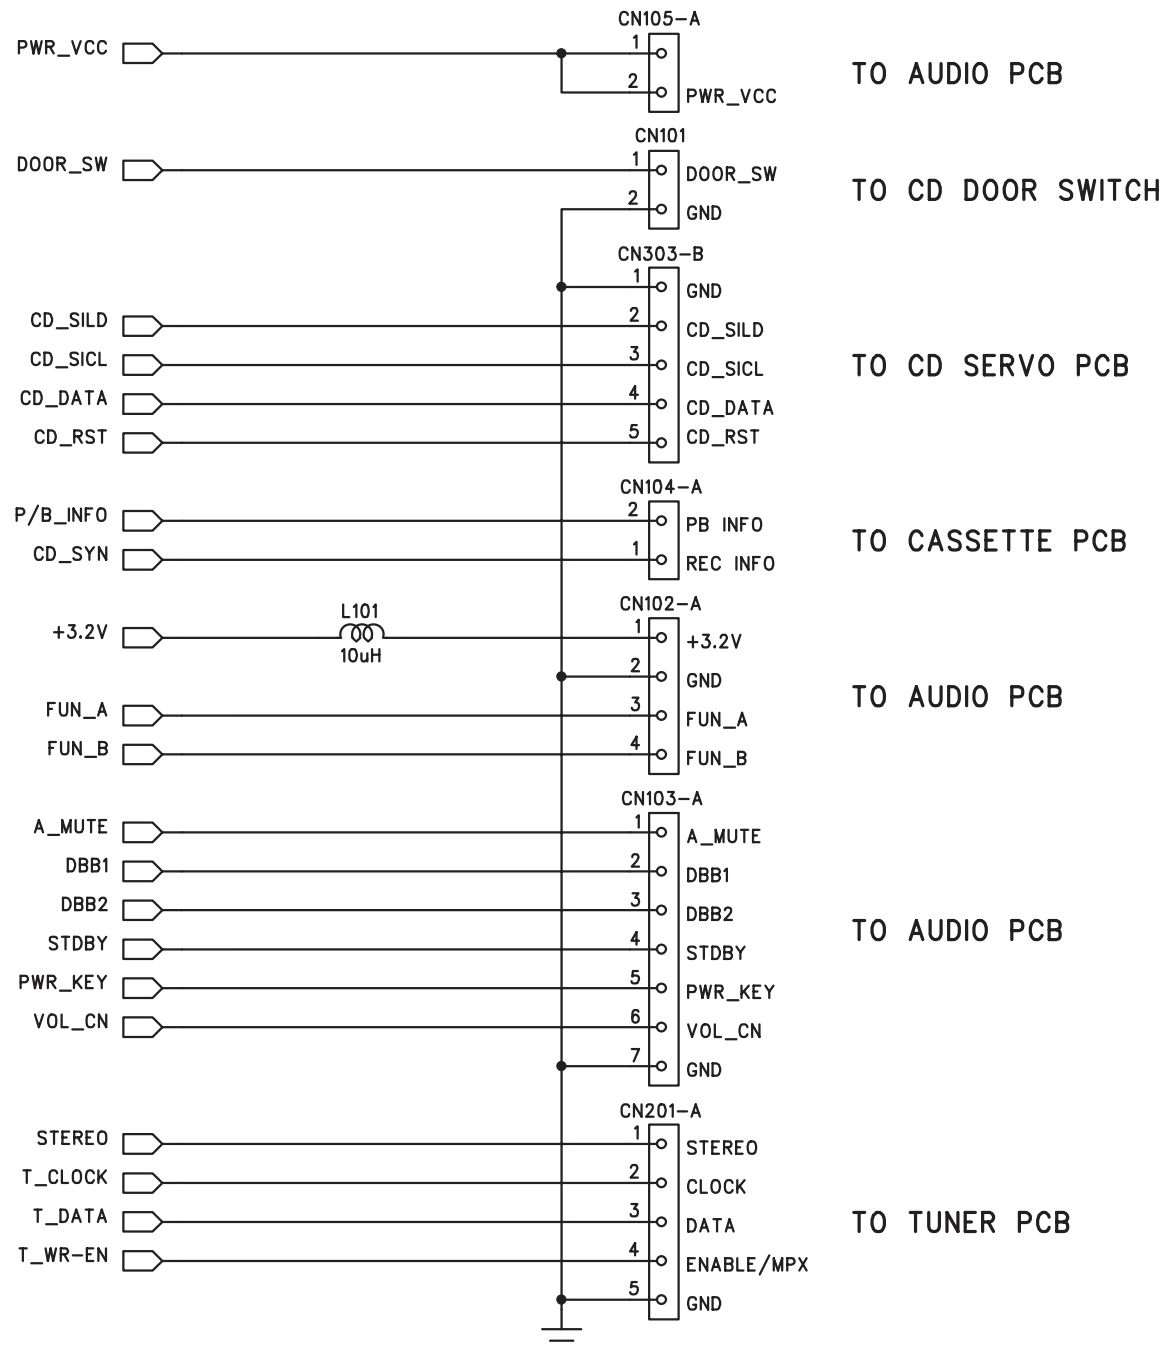

Service
Service
Service

Service Manual

CONTENTS

- Block diagram
- Wiring diagram
- Circuit diagram - Volume & EQ part
 - Power amplifier part
 - Power supplier part
 - CD servo part
 - MCU & displaypart
 - Keyboard part
 - Rectifier part
 - Tape part
 - Tuner part

- PCB Layout diagram - Audio board
 - CD Servo board
 - MCU and key board
 - Tuner & Rectifier boards

Service parts list:

- 9940 000 00167 ROD ANTENNA NC-2433 2 SEC
- 9940 000 01383 BATTERY DOOR AZ3067
- 9940 000 01384 REMOTE CONTROL AZ3067
- 9940 000 00165 CASS DECK TK20FX-V690-001
- 9940 000 01385 CD MECHANISM DA12B3
- 9940 000 01387 TRANSFORMER EI48 120/230V (/01)
- 9940 000 00161 5 FEET VDE POWER CORD

Circuit diagram - Power supply

Circuit diagram - Audio interface

Circuit diagram - CD Servo

Circuit diagram - MCU board

Circuit Diagram - Key board

Circuit diagram - MCU Interface

TO AUDIO PCB

TO CD DOOR SWITCH

TO CD SERVO PCB

TO CASSETTE PCB

TO AUDIO PCB

TO AUDIO PCB

TO TUNER PCB

Circuit Diagram - Rectifier board

Circuit Diagram - Tape board

Circuit diagram - Tuner