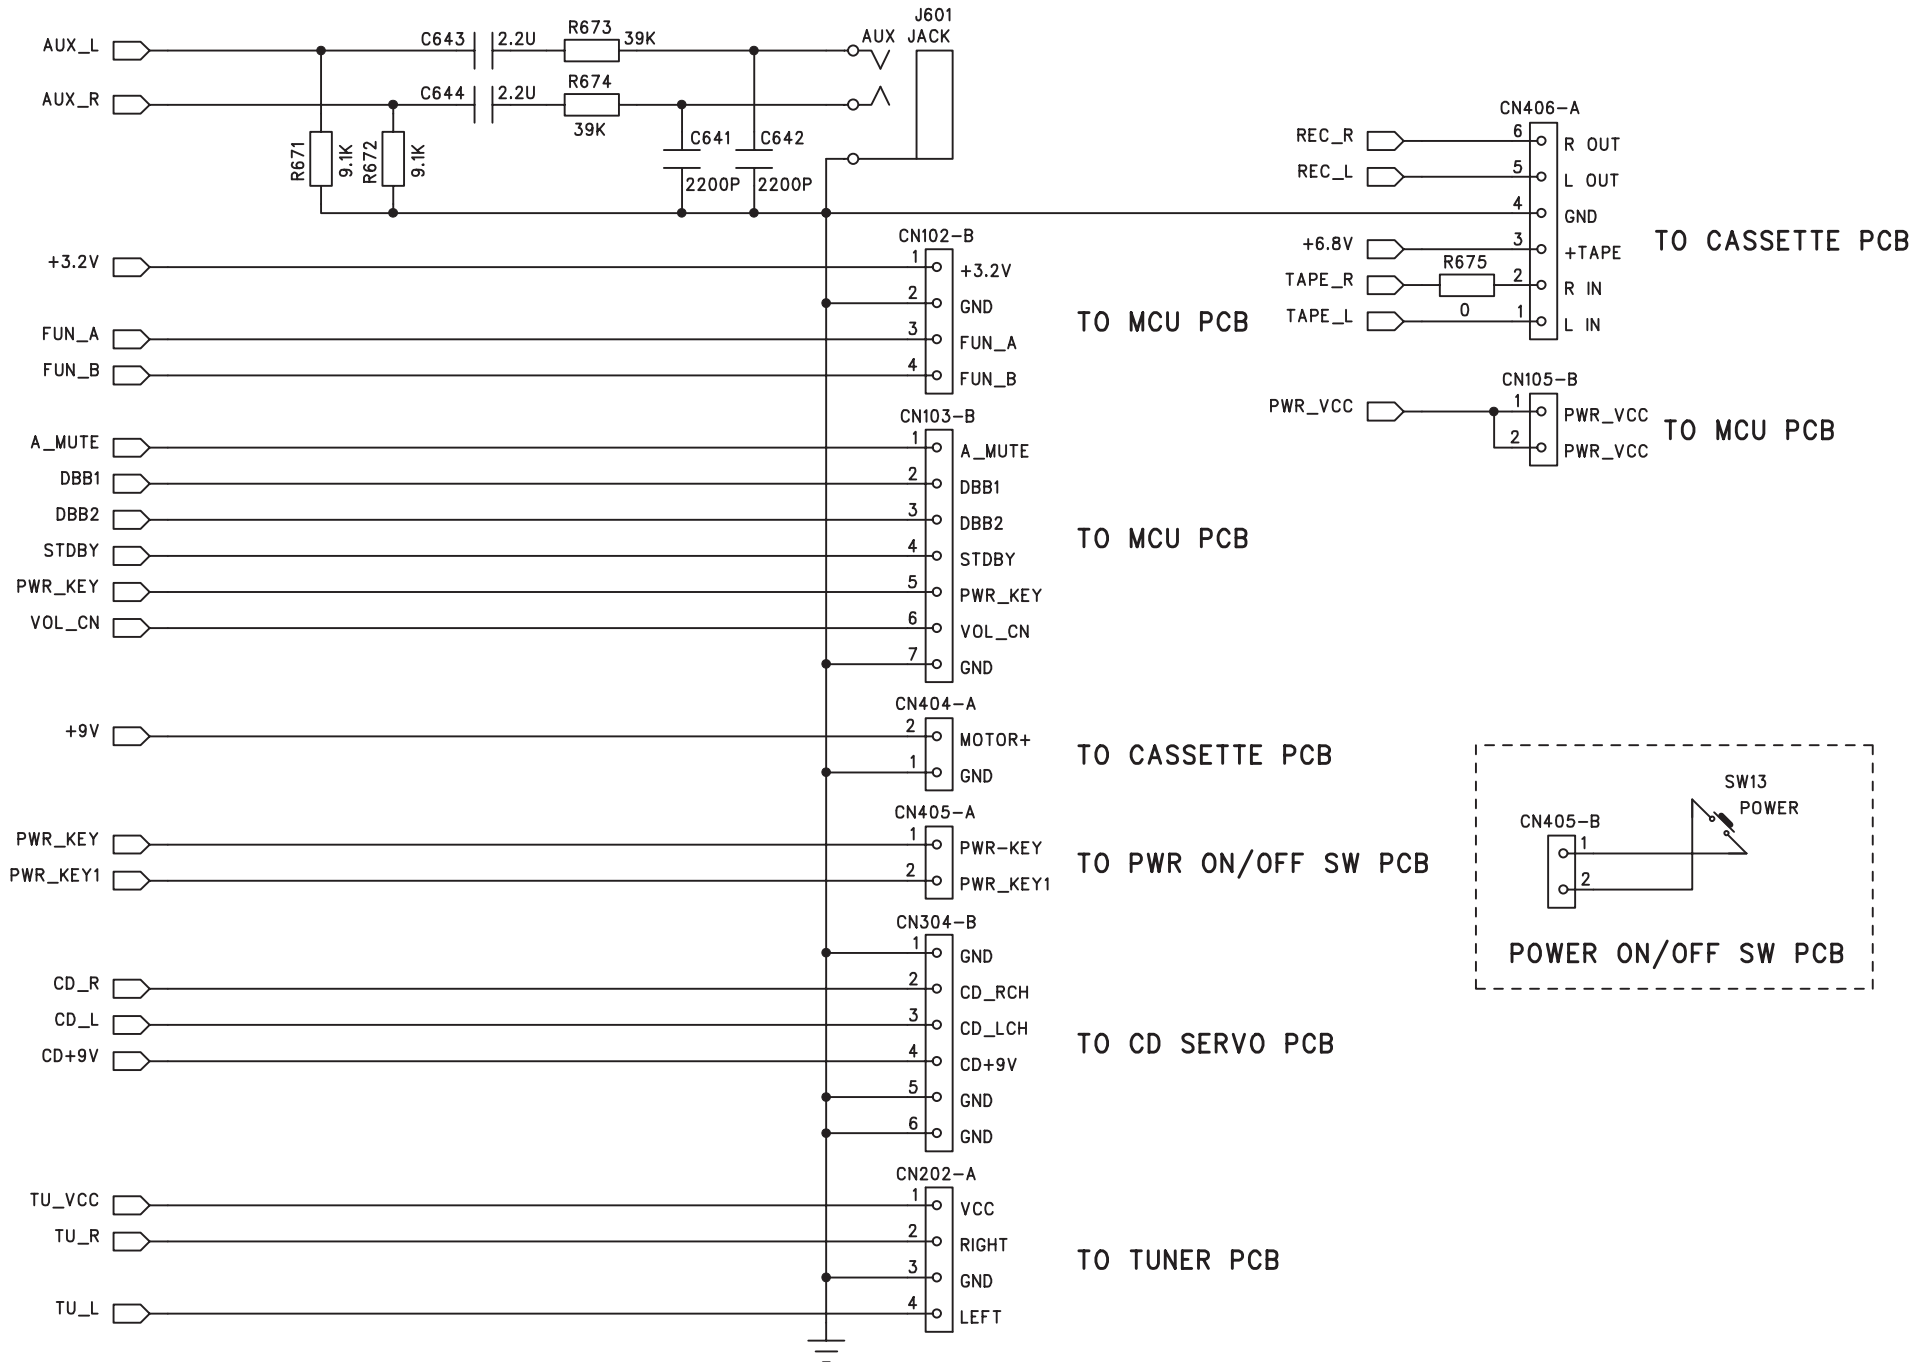

Circuit diagram - Audio interface