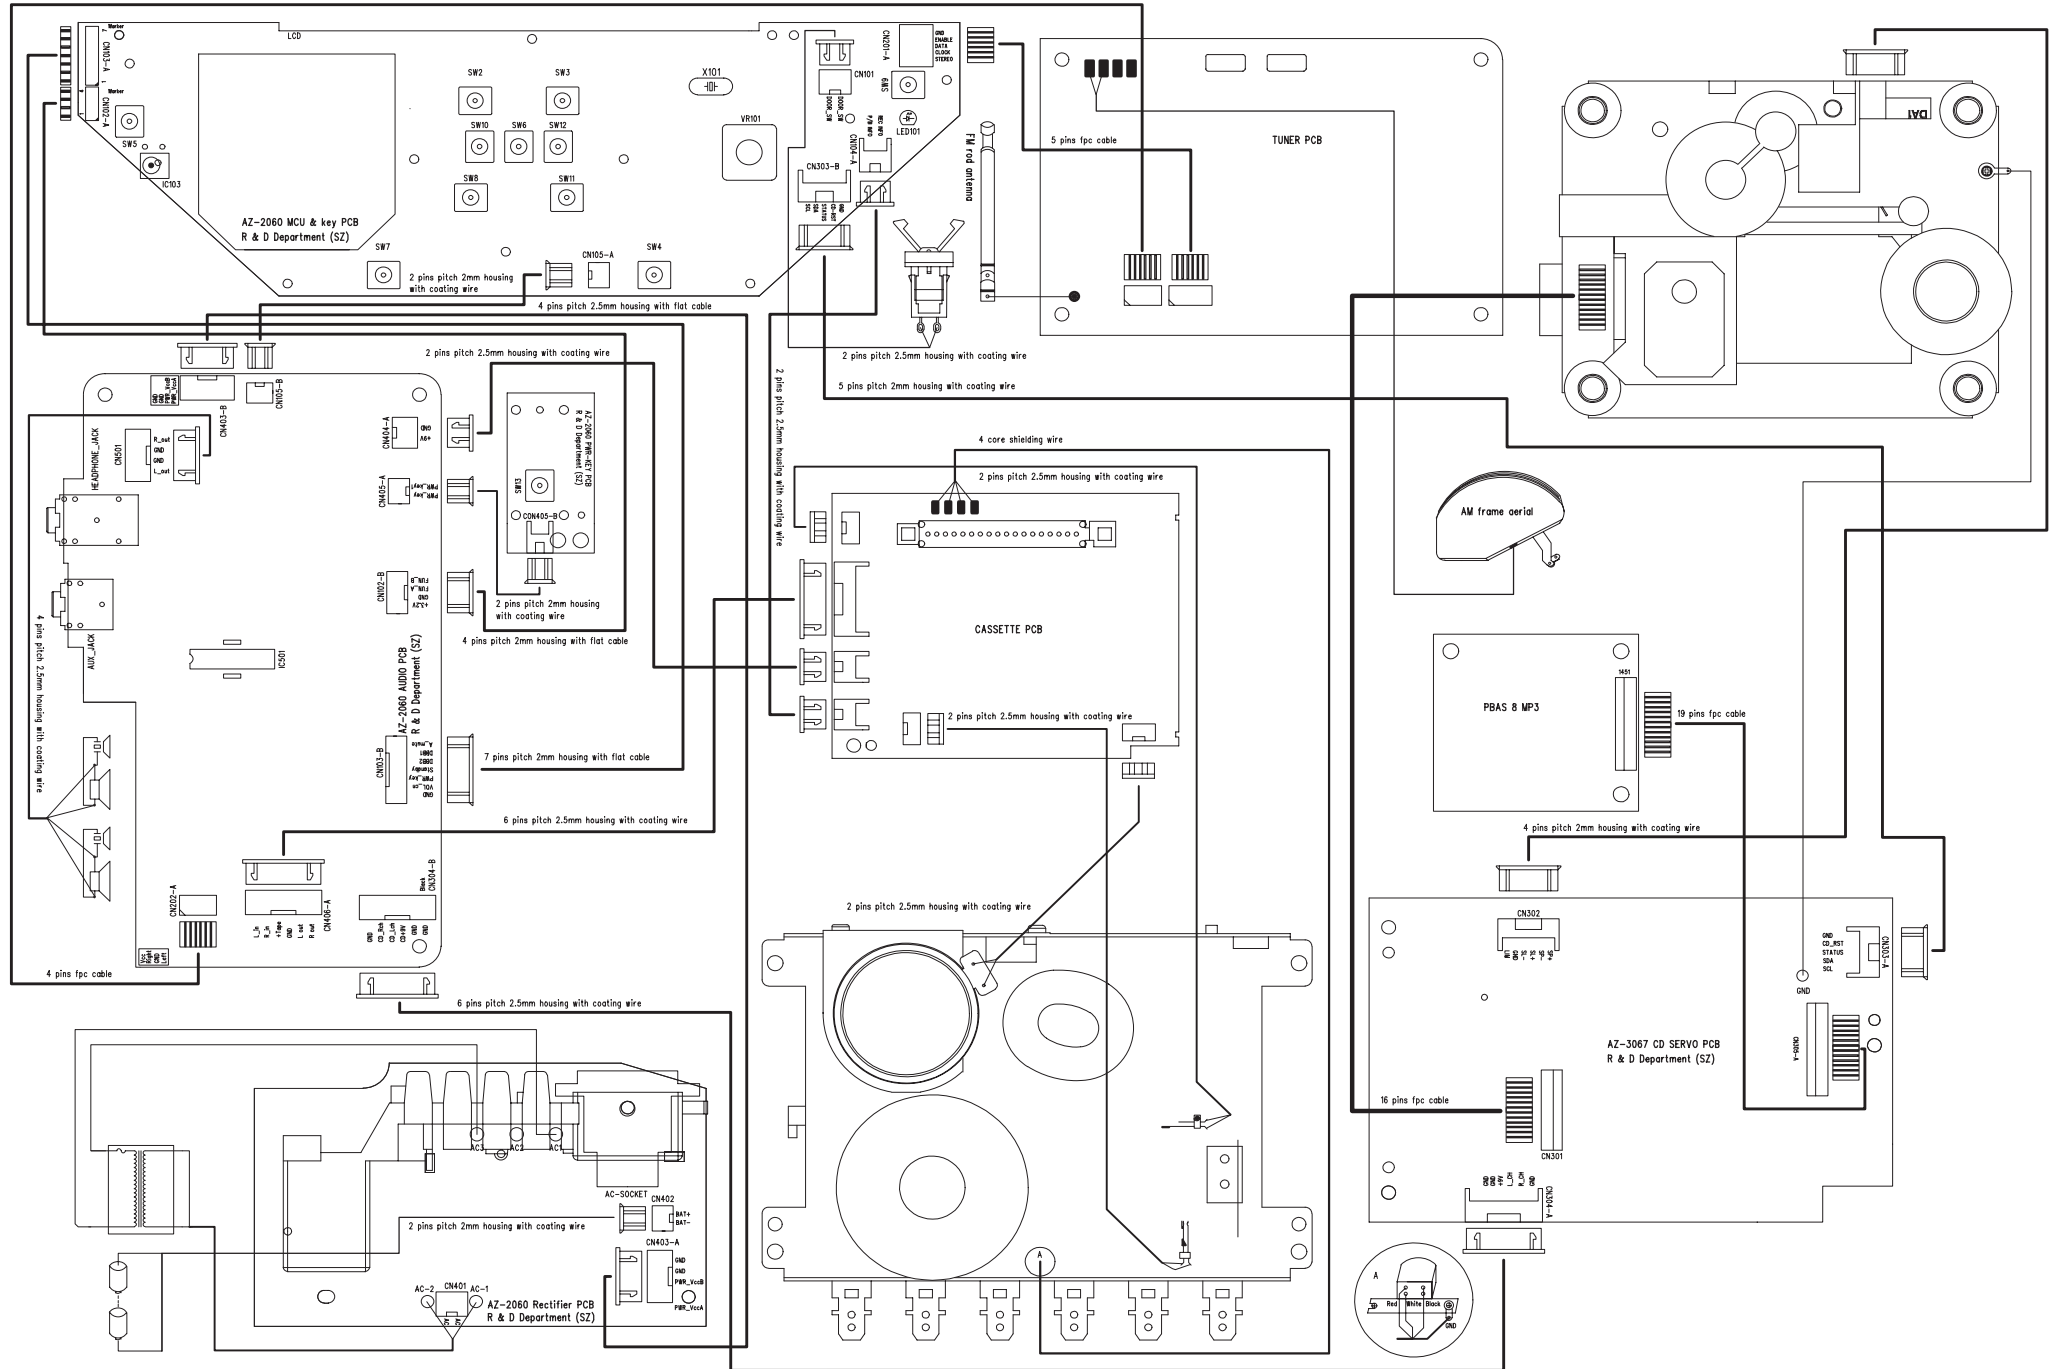

Wiring diagram