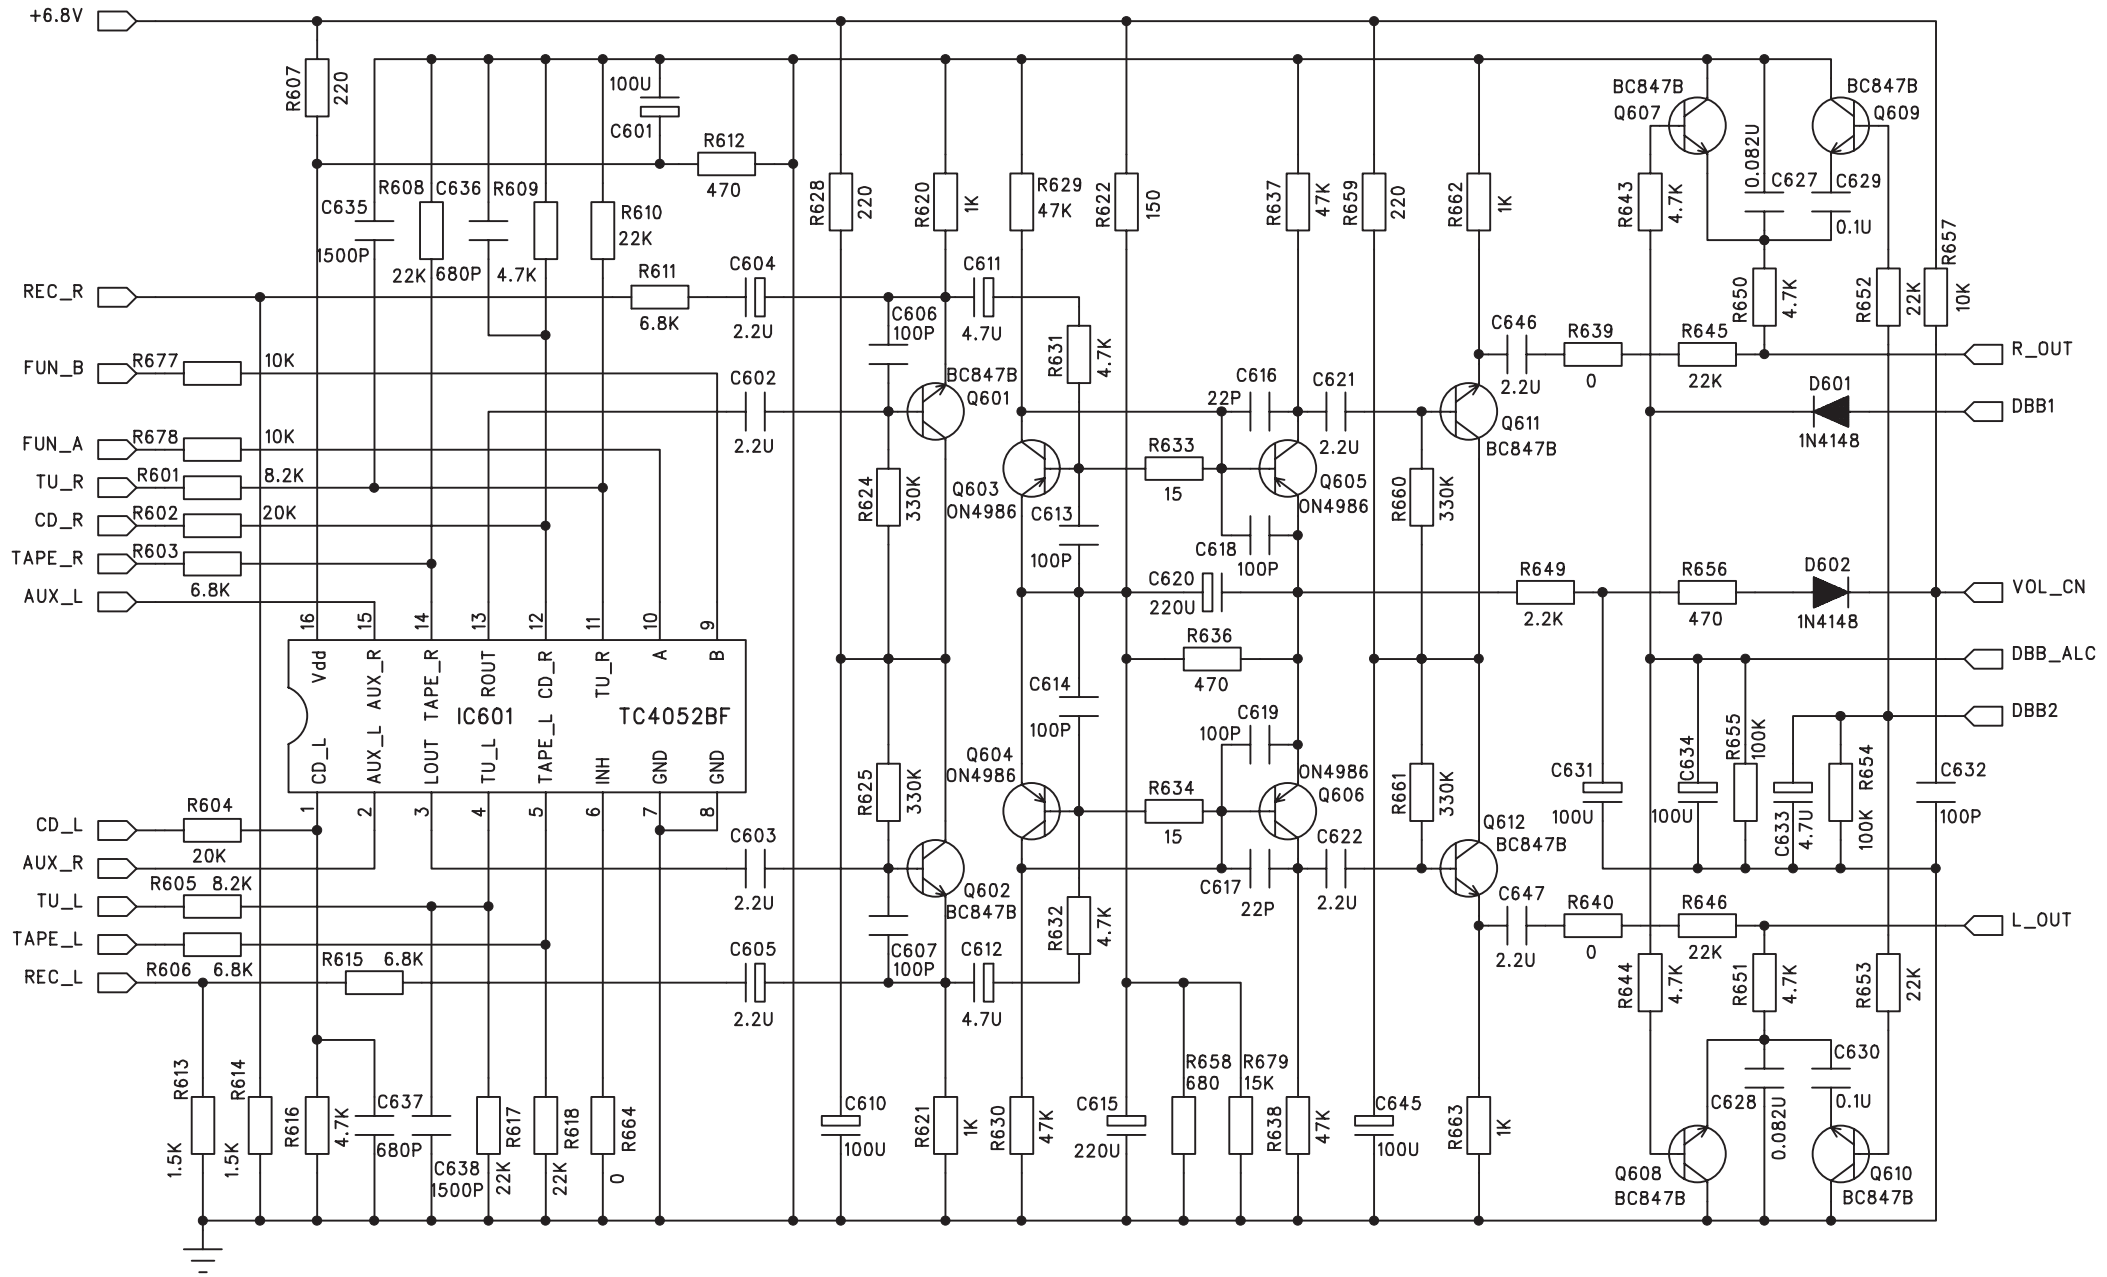

Circuit diagram - Volume & EQ